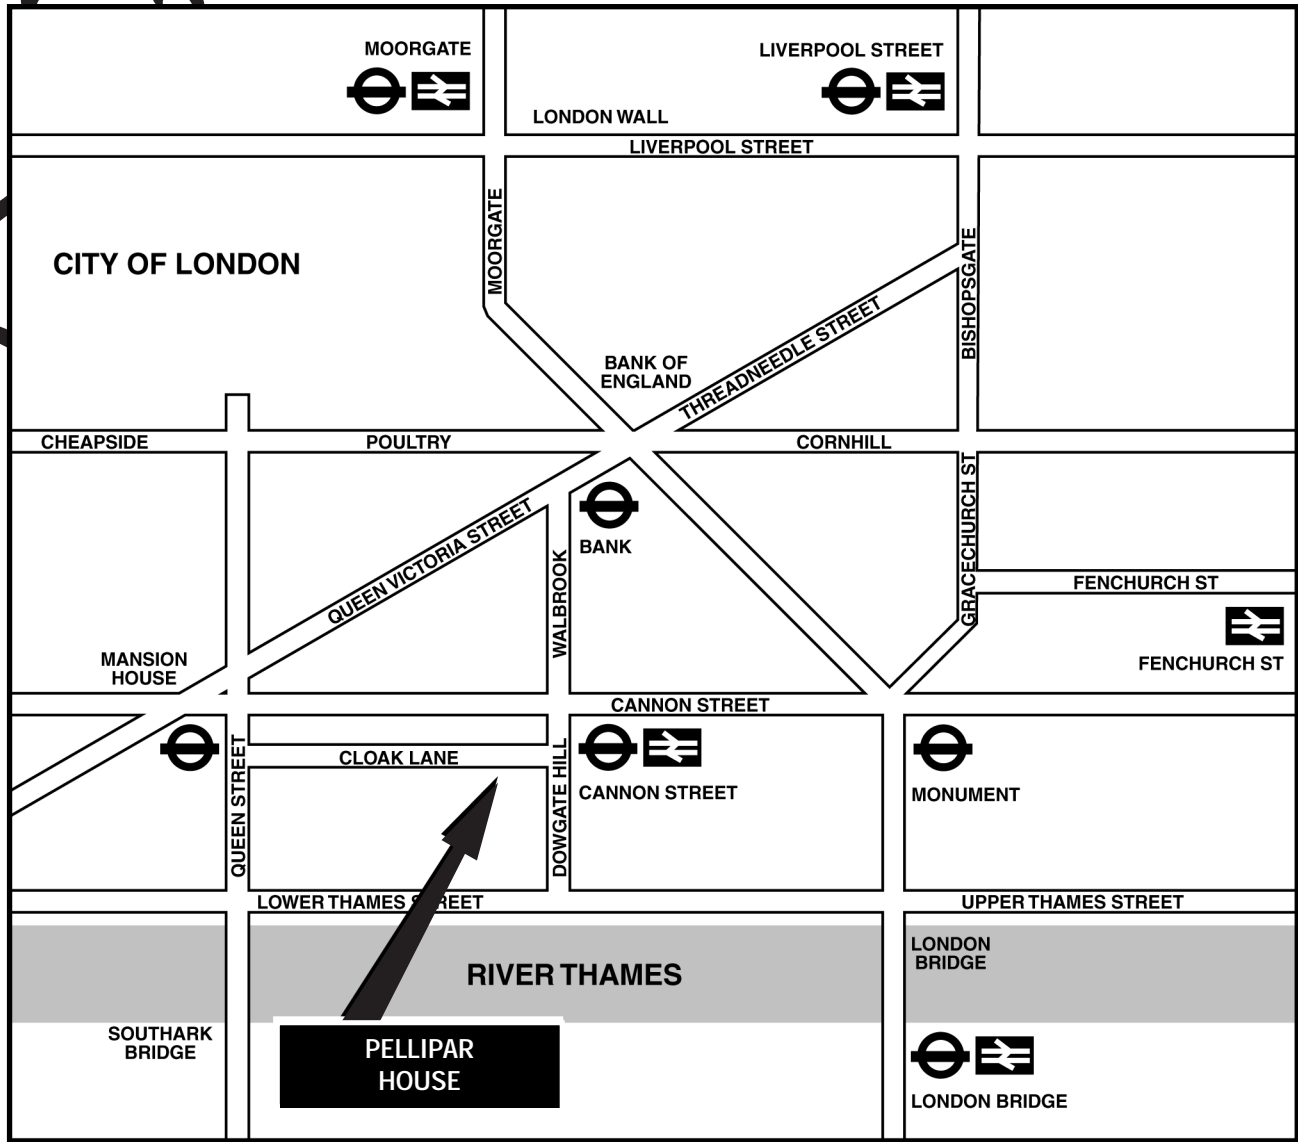

PELLIPAR HOUSE

Bank, Cannon and Mansion House stations are all less than 5 minutes' walk away. Fenchurch Street, Liverpool Street, London Bridge and Moorgate stations are 10-15 minutes' walk away.

From Cannon Street main line station, turn left at Cannon Street, left again into Dowgate Hill then immediately right into Cloak Lane. From the underground station, leave by the Dowgate Hill exit. Cloak Lane is straight ahead, across Dowgate Hill. Pellipar House is 50 metres along, on the left side of Cloak Lane.

From Bank underground station, leave by Exit 8, and continue straight on, along Walbrook. Cross straight over Cannon Street, into Dowgate Hill. Cloak Lane is the next road on the right. Pellipar House is 50 metres along, on the left side of Cloak Lane.