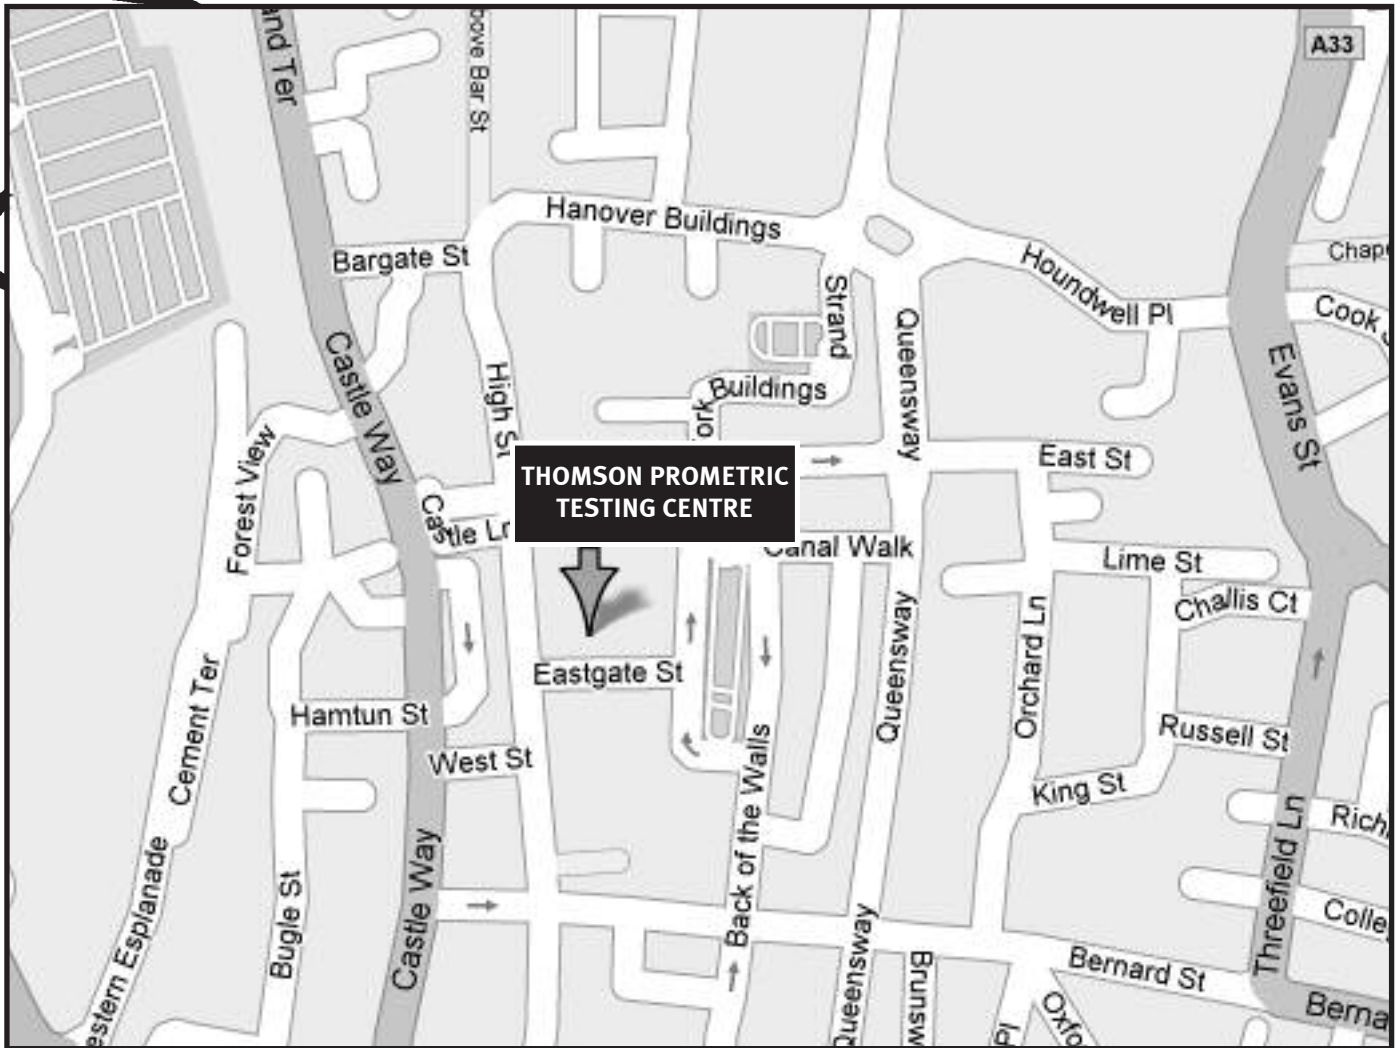

SOUTHAMPTON

Located in the main High Street of Southampton next door to the Star Hotel.

Thomson Prometric Testing Centre
28-29 High Street
Southampton
SO14 2DF

Web : www.sii.org.uk

*Please note that this map is to be used as a guide, and is not to be wholly relied upon. It is the candidates responsibility to familiarise themselves with the location of the test centre prior to the examination, and to check on the availability of parking in the area.