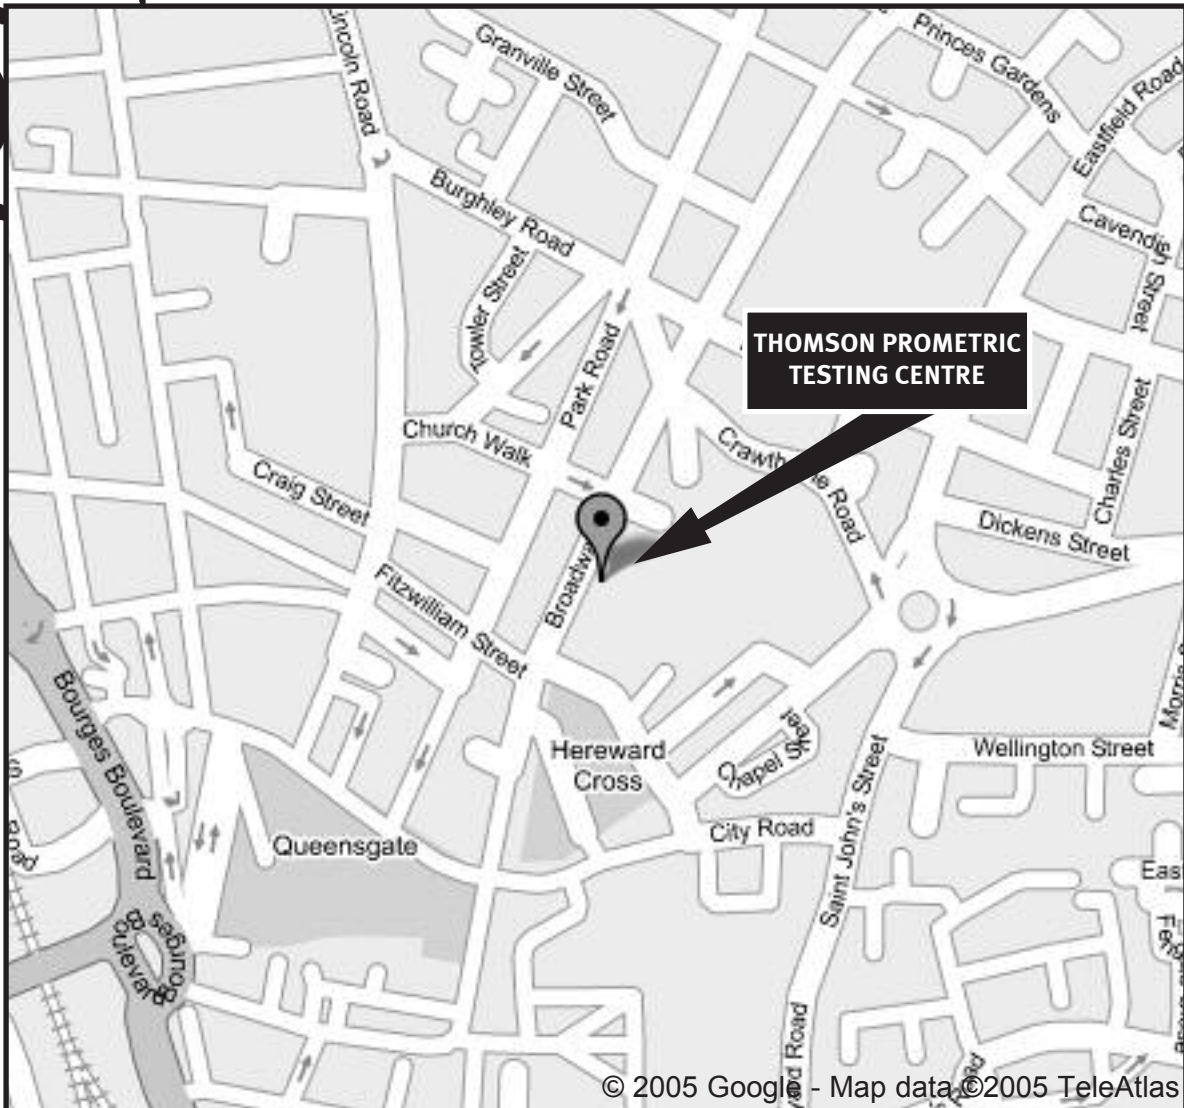

PETERBOROUGH

Directions from train station

Depart on Station Road, turn left onto A15 Bourges Boulevard. At the roundabout take the first exit onto Bishops Road. Bear left onto Vineyard Road, and then bear right onto St. John's Street. At the roundabout take the third exit onto Eastfield Road, and turn left onto Broadway.

Thomson Prometric Testing Centre

2nd Floor, 41 Broadway

Peterborough

PE1 1SJ

Web: www.sii.org.uk

*Please note that this map is to be used as a guide, and is not to be wholly relied upon. It is the candidates responsibility to familiarise themselves with the location of the test centre prior to the examination, and to check on the availability of parking in the area.