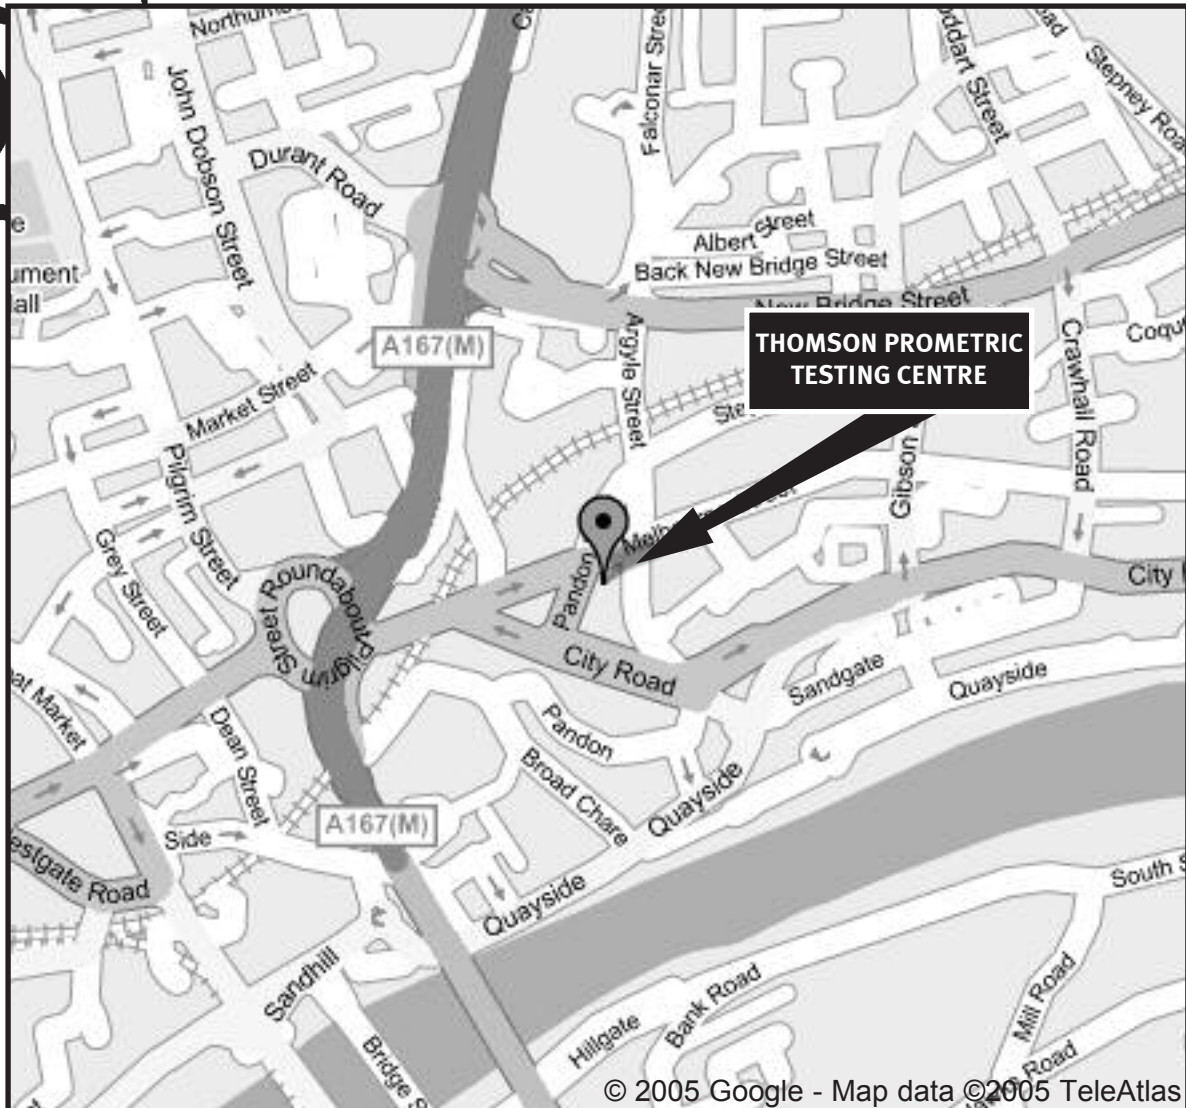

NEWCASTLE

Directions

From Manors Metro Station, walk south down Argyle Street onto Melbourne Street. Entrance to Melbourne House is gained from the rear of the building. There are no car parking facilities at the test centre.

**Thomson Prometric Testing Centre
2nd Floor, Melbourne House
Melbourne Street
Newcastle
NE1 2JQ**

Web: www.sii.org.uk

*Please note that this map is to be used as a guide, and is not to be wholly relied upon. It is the candidates responsibility to familiarise themselves with the location of the test centre prior to the examination, and to check on the availability of parking in the area.