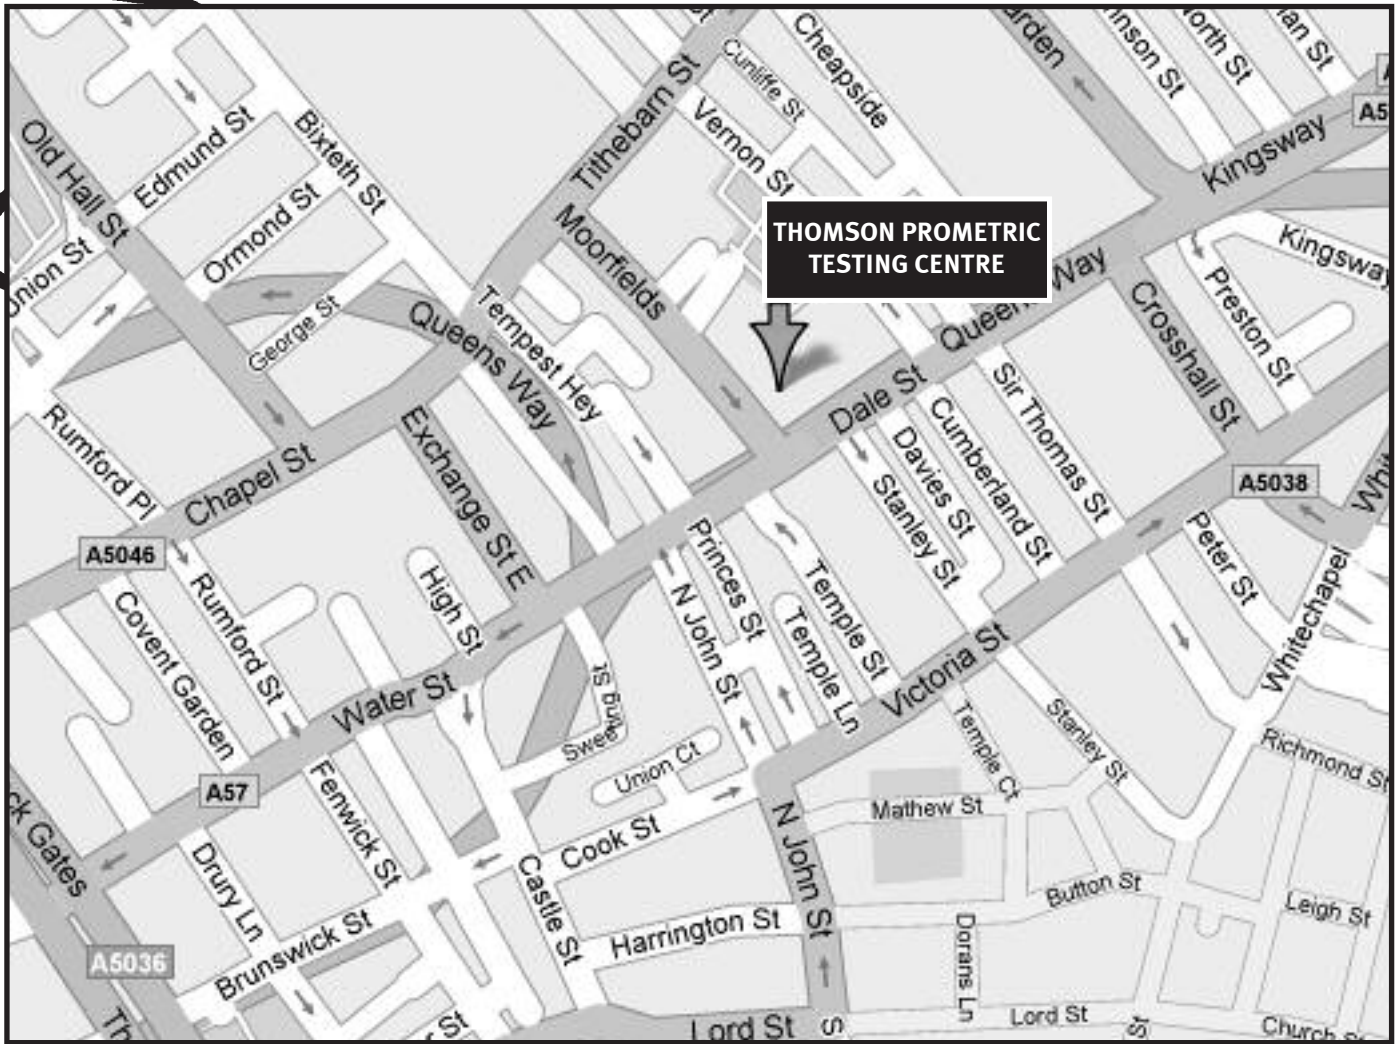

# LIVERPOOL

The test centre is located in the city centre in Moorfields adjacent to Merseyrail's Moorfields station.

**Thomson Prometric Testing Centre**  
**Unit 3, Ground Floor,**  
**2 Moorfields**  
**Liverpool**  
**L2 2BS**

**Web : [www.sii.org.uk](http://www.sii.org.uk)**

\*Please note that this map is to be used as a guide, and is not to be wholly relied upon. It is the candidates responsibility to familiarise themselves with the location of the test centre prior to the examination, and to check on the availability of parking in the area.