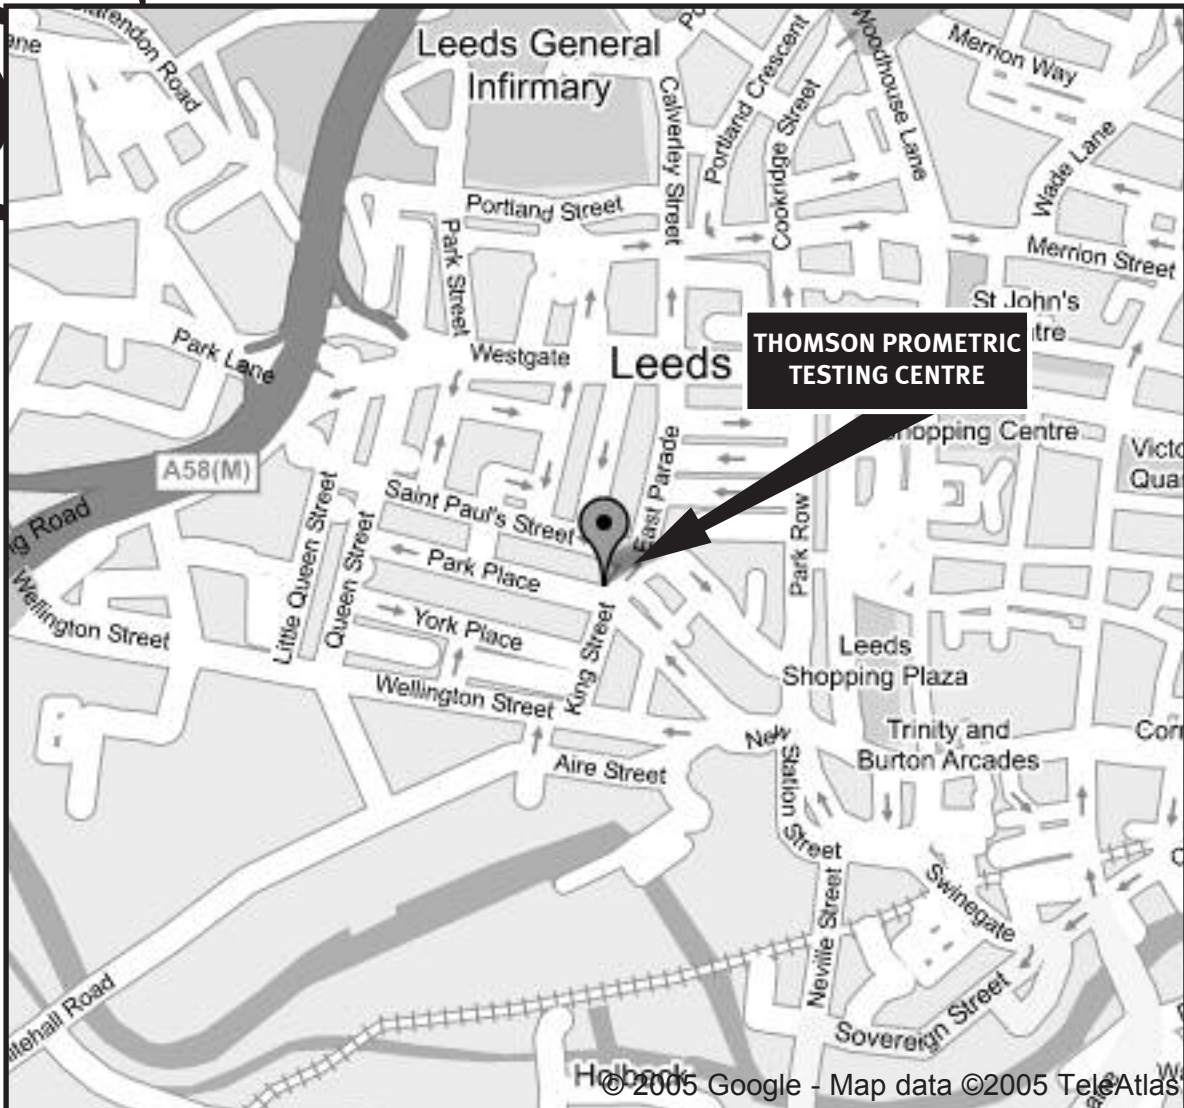

## Directions

Atlas House is situated at the Junction of King Street and St. Paul's Street. The building immediately overlooks the Leeds Inner Loop Road System.

## Thomson Prometric Testing Centre

3rd Floor, Atlas House

31 King Street

Leeds

LS1 2HL

**Web: [www.sii.org.uk](http://www.sii.org.uk)**

\*Please note that this map is to be used as a guide, and is not to be wholly relied upon. It is the candidates responsibility to familiarise themselves with the location of the test centre prior to the examination, and to check on the availability of parking in the area.