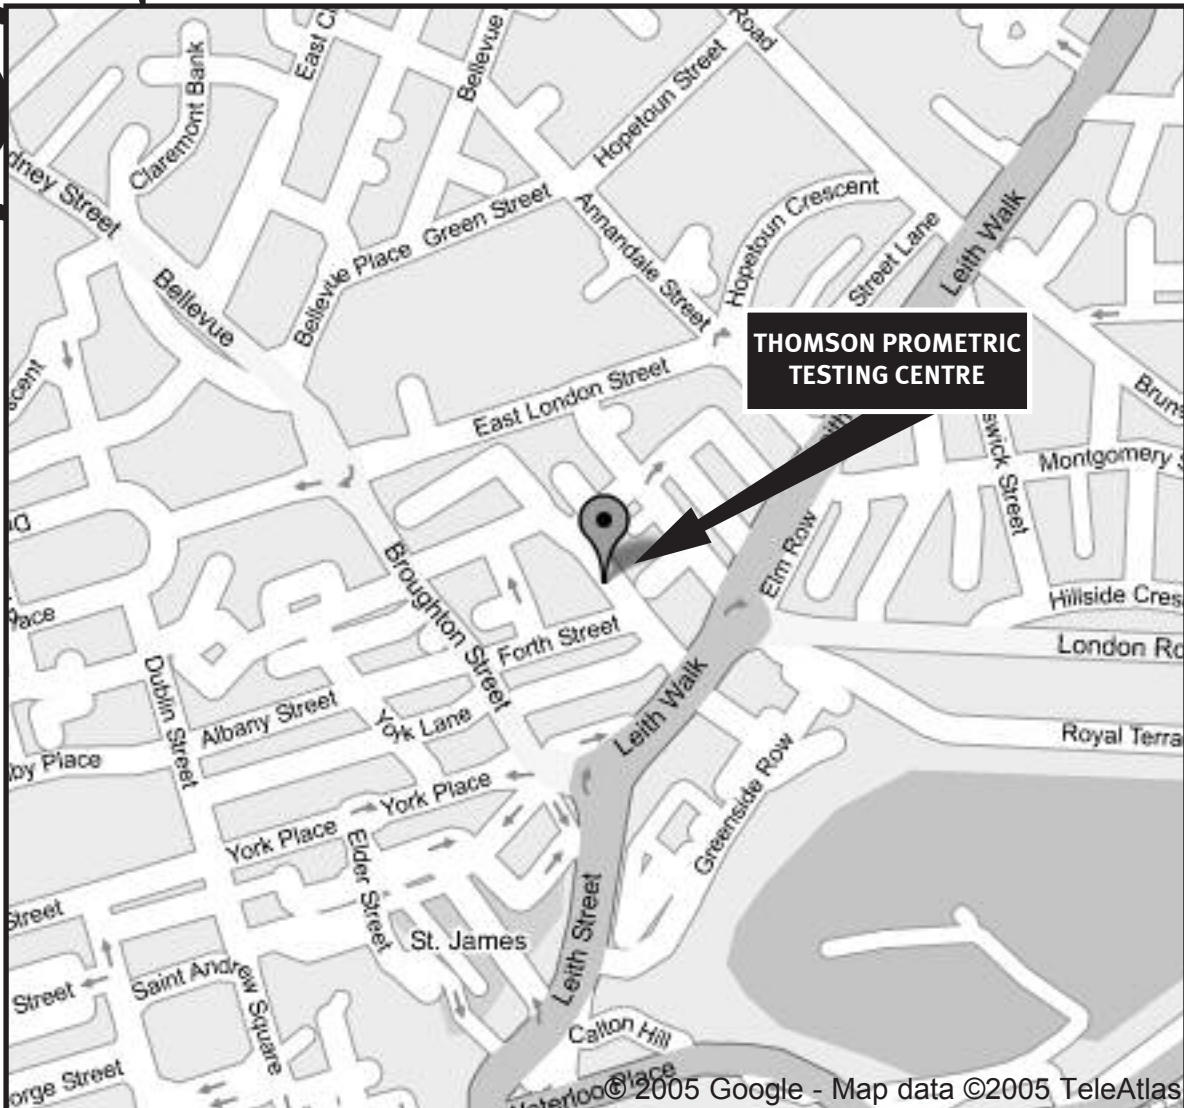

EDINBURGH

Directions

Turn into Union Street from Leith Walk. Go along Union Street, past Forth Street on the left. The test centre is halfway down the hill on the left (sandstone building with a glass canopy over the door).

Thomson Prometric Testing Centre

1st Floor Glenorchy House

20 Union Street

Edinburgh

EH1 3LR

Web: www.sii.org.uk

*Please note that this map is to be used as a guide, and is not to be wholly relied upon. It is the candidates responsibility to familiarise themselves with the location of the test centre prior to the examination, and to check on the availability of parking in the area.