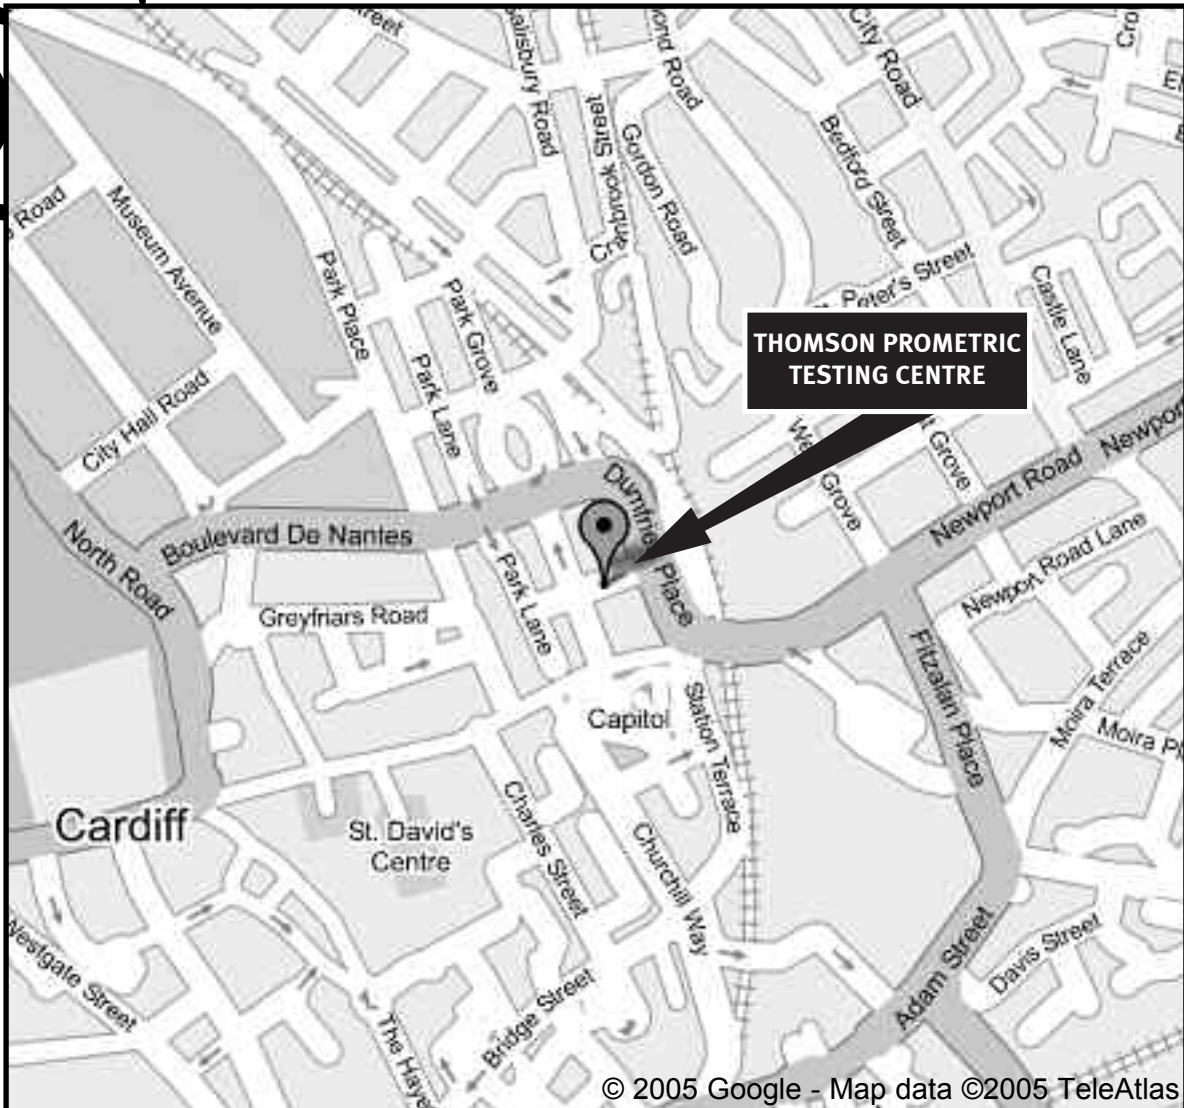

CARDIFF

Directions

Windsor House is situated at the junction of Windsor Lane and Windsor Place. The entrance to Windsor House is on the Windsor Place side.

Thomson Prometric Testing Centre

1st Floor Windsor House

Windsor Lane (Entrance Is In Windsor Place)

Cardiff

CF10 3DE

sii.org.uk

*Please note that this map is to be used as a guide, and is not to be wholly relied upon. It is the candidates responsibility to familiarise themselves with the location of the test centre prior to the examination, and to check on the availability of parking in the area.