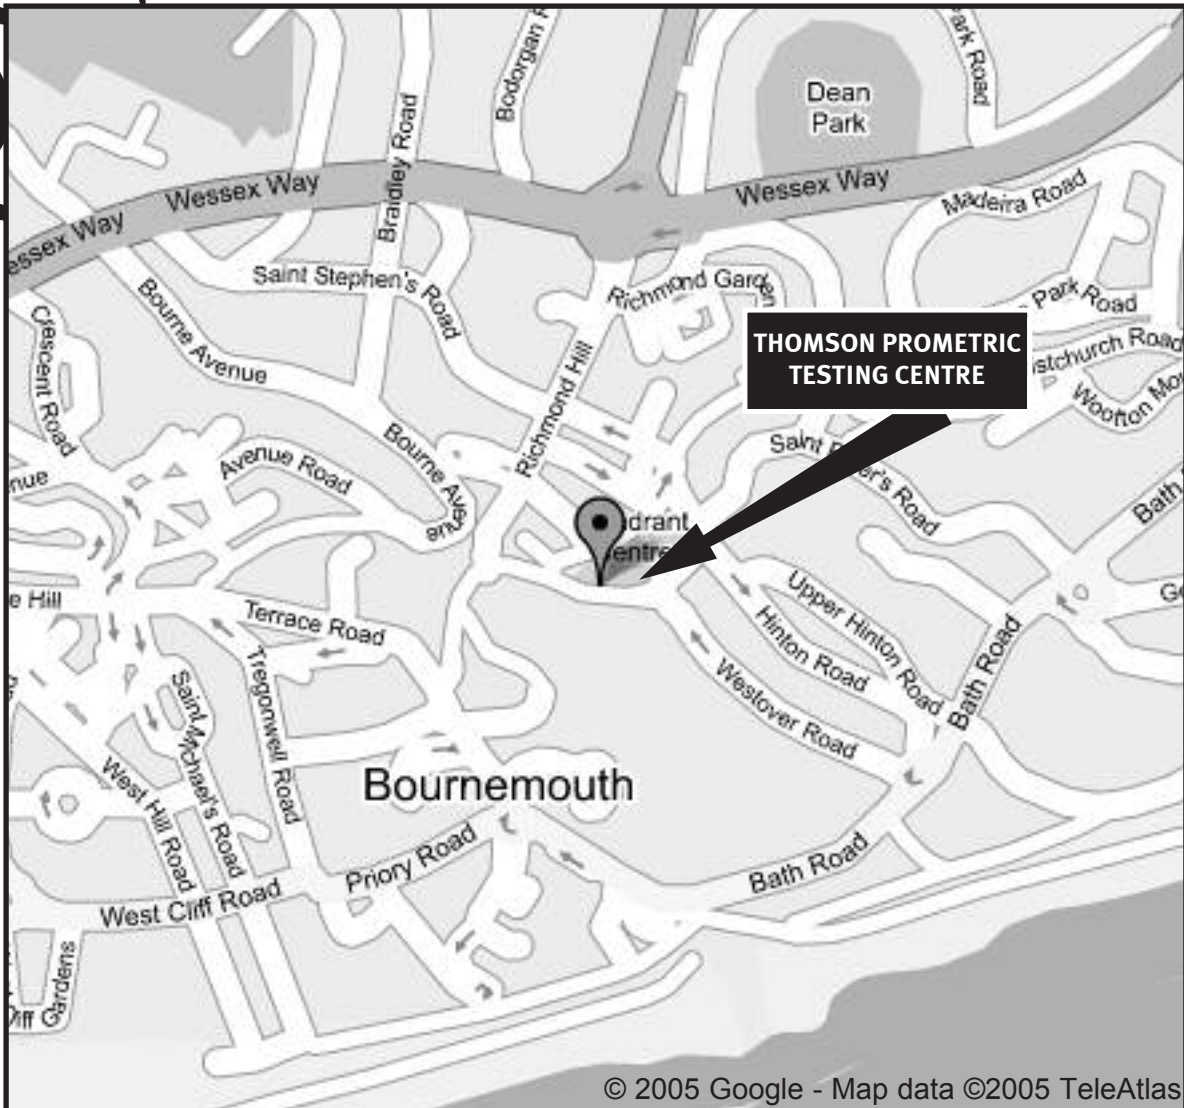

BOURNEMOUTH

Directions

From Bournemouth Square, go up Old Christchurch Road past WH Smith. The test centre is opposite McDonalds on the 3rd Floor of Roddis House.

**Thomson Prometric Testing Centre
Suite 8, Roddis House
4-12 Old Christchurch Road
Bournemouth
BH1 1LG**

Web: www.sii.org.uk

*Please note that this map is to be used as a guide, and is not to be wholly relied upon. It is the candidates responsibility to familiarise themselves with the location of the test centre prior to the examination, and to check on the availability of parking in the area.