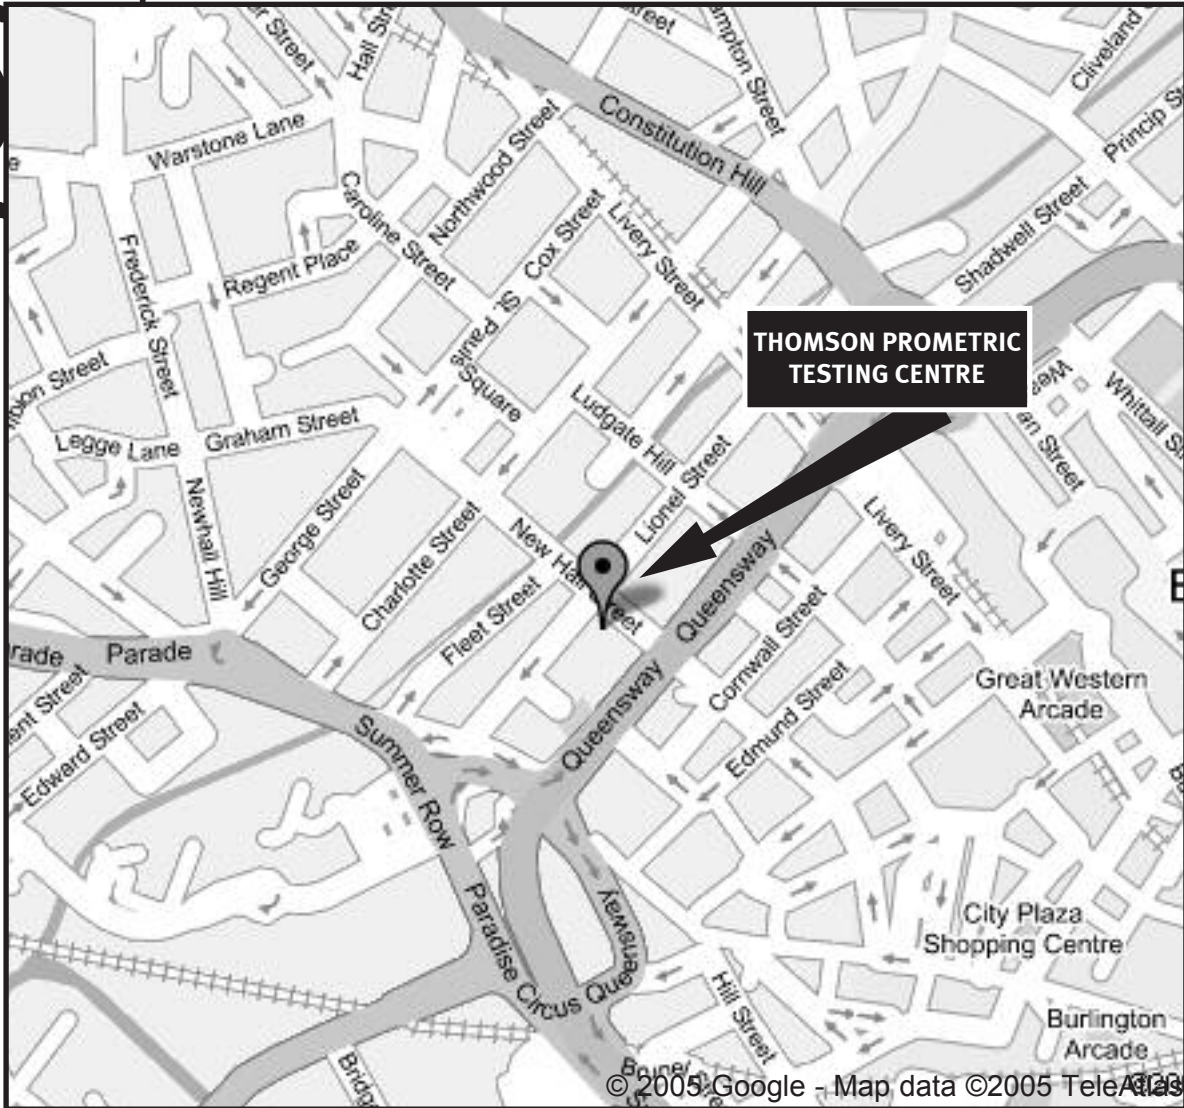

BIRMINGHAM

Directions from train station (Birmingham Moor Street)

Turn right onto Moor Street, and continue straight ahead onto James Wyatt Queensway. Bear right, turn left onto Ryder Street, and then left onto B4132 Corporation Street. Take the first exit on the roundabout to The Priory Queensway. Turn right onto Colmore Road, leading to Newhall Street.

**Thomson Prometric Testing Centre
Ground Floor, Beaufort House
94-96 Newhall Street
Birmingham
B3 1PB**

Web: www.sii.org.uk

*Please note that this map is to be used as a guide, and is not to be wholly relied upon. It is the candidates responsibility to familiarise themselves with the location of the test centre prior to the examination, and to check on the availability of parking in the area.